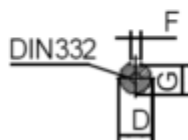

Data Sheet

Article number: 253900110415

Description: Kleedrive T4A 90S-4 1,1 KW 1400 rpm
3x230/400V 50Hz IP55 B14

Measures

AA = 178	K = Ø10	TBW = 114
AC = Ø176	L = 320	
AD = 231	M = 115	
D = Ø24	N = 95	
E = 50	P = 140	
F = 8	S = 3	
G = 20	TBH = 114	
HD = 141	TBS = 49	