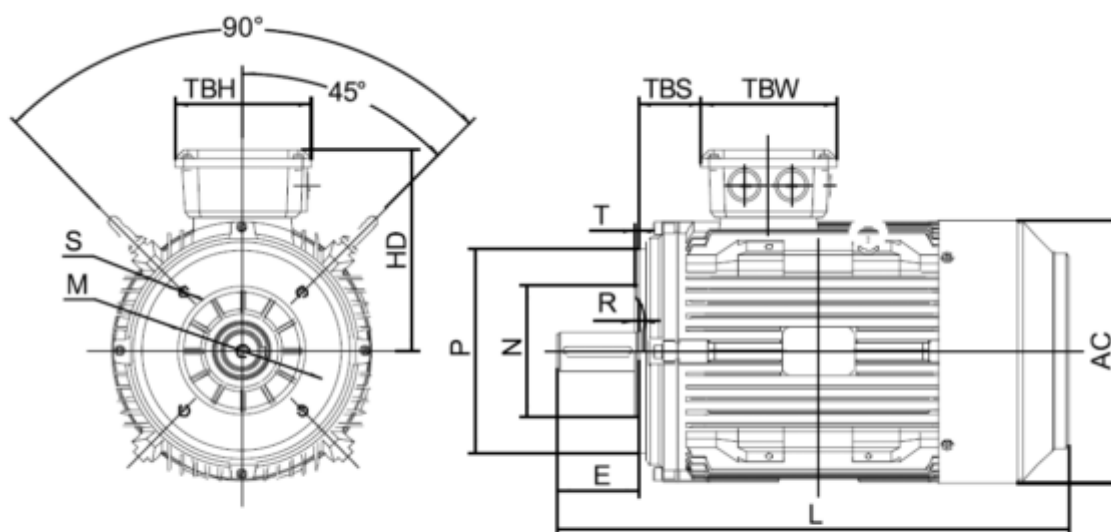

Data Sheet

Article number: 253900110415

Description: Kleedrive T4A 90S-4 1,1 KW 1400 rpm
3x230/400V 50Hz IP55 B14

Measures

AA = 178	K = Ø10	TBW = 114
AC = Ø176	L = 320	
AD = 231	M = 115	
D = Ø24	N = 95	
E = 50	P = 140	
F = 8	S = 3	
G = 20	TBH = 114	
HD = 141	TBS = 49	